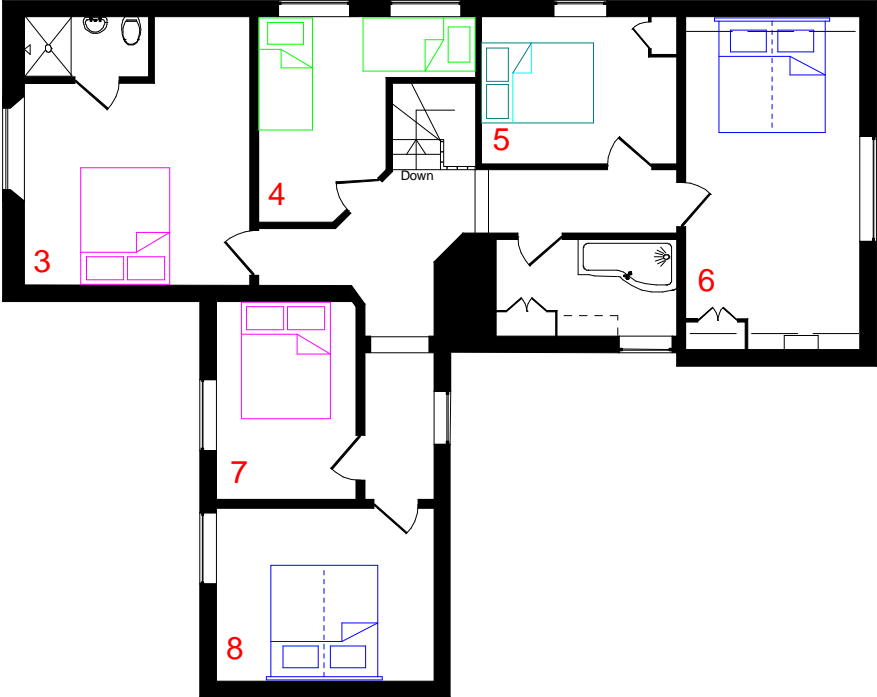

Little Cowarne Court
 Little Cowarne
 Bromyard
 Hereford HR7 4RH

Ground Floor

First Floor

Key - Sleeping Accommodation

 Single	 Double	 King	 Double + Single Bunk	 Single / Double Zip-Link
--	--	--	--	--