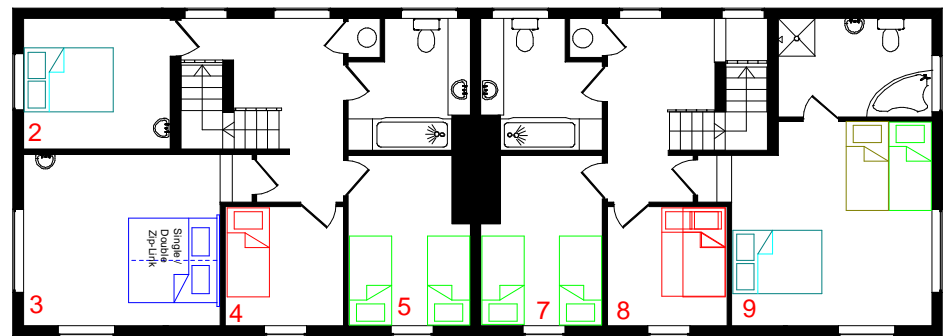

Durstone Cottage  
 Pencombe  
 Bromyard  
 Hereford

**Games Room**

Table Tennis  
 Pool Table  
 Football Table  
 \*coin operated  
 20p & 50p

Ground Floor

First Floor

Durstone Cottage

**Key - Sleeping Accommodation**

							Shower
							Bath with Shower over