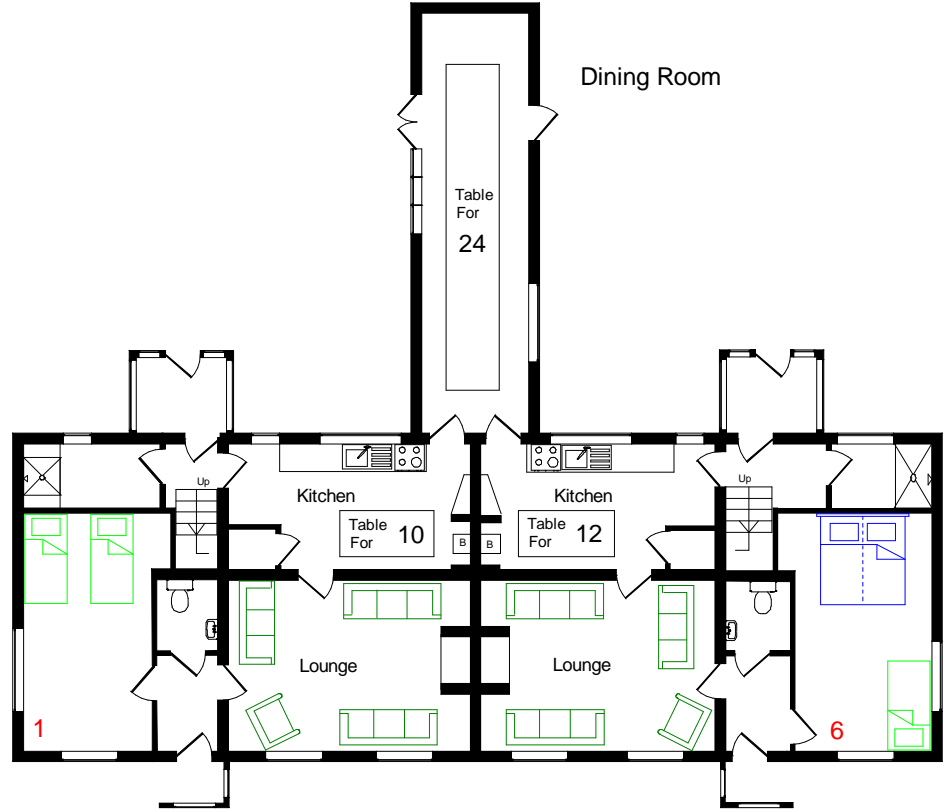

Durstone Cottage  
 Pencombe  
 Bromyard  
 Hereford

**Games Room**

Table Tennis  
 Pool Table  
 Football Table  
 \*coin operated  
 20p & 50p

Ground Floor

First Floor

Durstone Cottage

**Key - Sleeping Accommodation**

							Shower
							Bath with Shower over